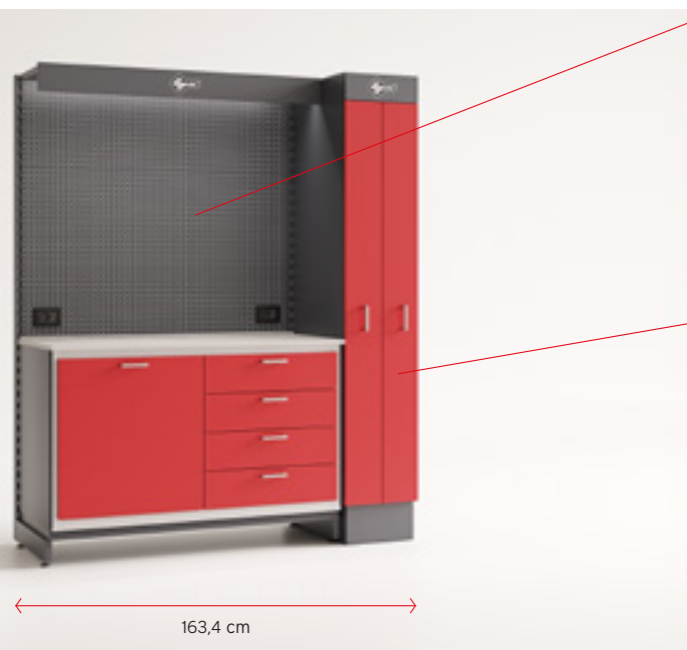

MODULE 2

CODE	QTY
ASP3010	1
ASP3018	1
ASP3024	1