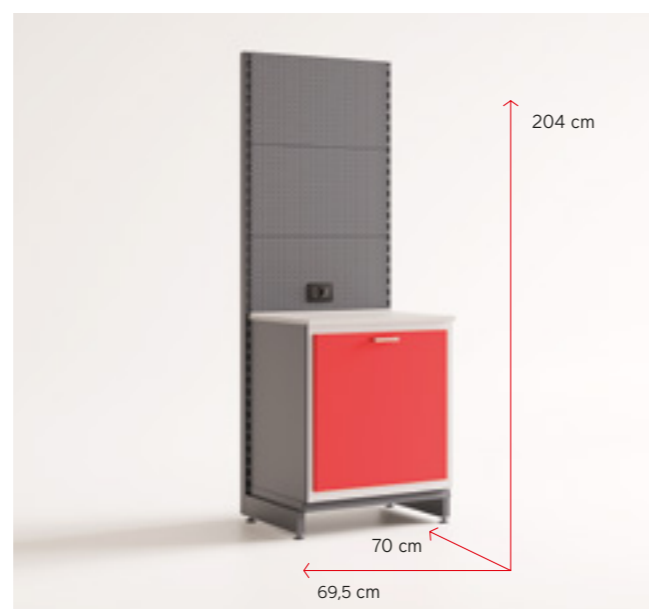

ASP3000

- **EN** Unit 69,5 cm with drawer and door
- **IT** Modulo 69,5 cm con anta e cassetto
- **FR** Module de 69,5 cm avec porte et tiroir
- **DE** Element 69,5 cm mit schublade und tür
- **ES** Unidad 69,5 cm con cajón y puerta
- **NL** Unit 69,5 cm met drawer en deur

ASP3001

- **EN** Unit 69,5 cm with door
- **IT** Modulo 69,5 cm con anta
- **FR** Module de 69,5 cm avec porte
- **DE** Element 69,5 cm mit tür
- **ES** Unidad 69,5 cm con puerta
- **NL** Unit 69,5 cm met deur

ASP3002

- **EN** Back panel set unit 69,5 cm
  (panel necessary for a freestanding installation)
- **IT** Set pannelli per retro modulo 69,5 cm
  (pannello necessario per un'installazione indipendente)
- **FR** Jeu de panneaux pour module arrière 69,5 cm
  (panneau nécessaire pour une installation autonome)
- **DE** Rückwand-set element 69,5 cm
  (panel notwendig für eine freistehende installation)
- **ES** Set panel trasero 69,5 cm
  (panel necesario para una instalación independiente)
- **NL** Achter paneel set 69,5 cm
  (kanaal nodig voor een vrijstaande installatie)

ASP3003

- **EN** Unit 103 cm with 4 drawers left, door right + 1 internal shelf
- **IT** Modulo 103 cm con 4 cassetti sinistra, anta destra + 1 ripiano intermedio
- **FR** Module 103 cm avec 4 tiroirs à gauche, porte à droite + 1 étagère intermédiaire
- **DE** Element 103 cm mit 4 schubladen links, tür rechts + 1 innenboden
- **ES** Unidad 103 cm con 4 cajones a la izquierda, puerta a la derecha + 1 estante en el medio
- **NL** Unit 103 cm met 4 lades links, deur rechts + 1 legplank