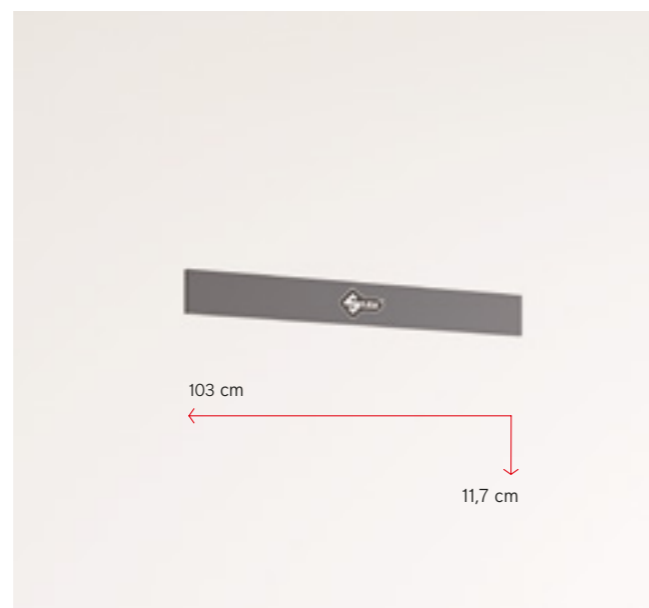

ASP3021

- EN Silca branded magnetic strip for unit 103 cm
- IT Fascia logo Silca pre modulo 103 cm calamitata
- FR Bande logo Silca pour module 103 cm aimanté
- DE Silca-markenmagnetstreifen für element 103 cm
- ES Silca logo band magnetizado para mueble 103 cm
- NL Magnetische strip met Silca-merk voor eenheid 103 cm