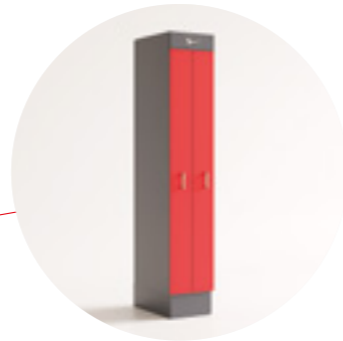

MODULE 2

CODE	QTY
ASP3010	1
ASP3018	1
ASP3024	1