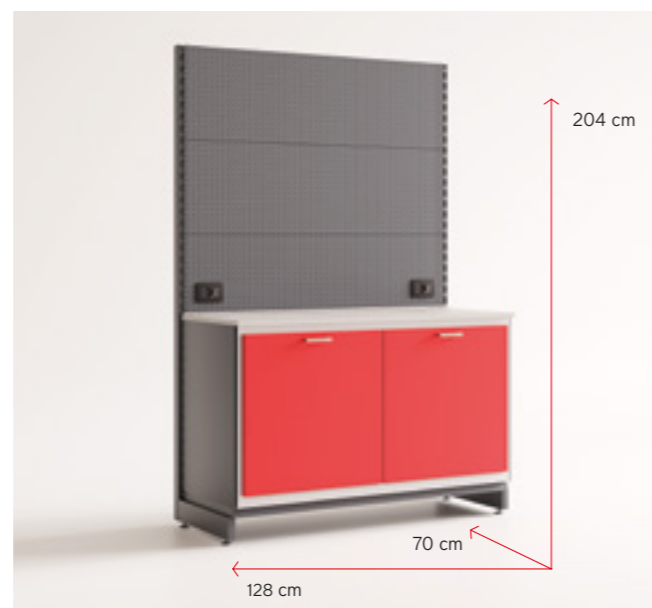

ASP3012

- EN Unit 128 cm with door left and right + 2 internal shelves
- IT Modulo 128 cm con anta sinistra e anta destra + 2 ripiani intermedi
- FR Module 128 cm avec porte à gauche et porte à droite + 2 étagères intermédiaires
- DE Element 128 cm mit tür links und rechts + 2 einlegeböden
- ES Unidad 128 cm con puerta a izquierda y derecha + 2 estantes en el medio
- NL Unit 128 cm met deur links en rechts + 2 legplanken