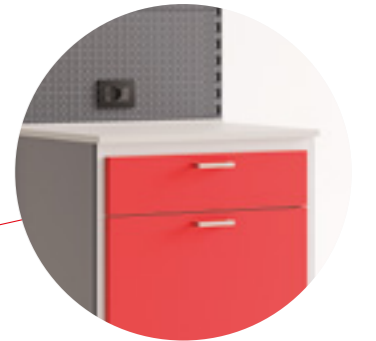

MODULE 4

CODE	QTY
ASP3000	1
ASP3001	1
ASP3020	2