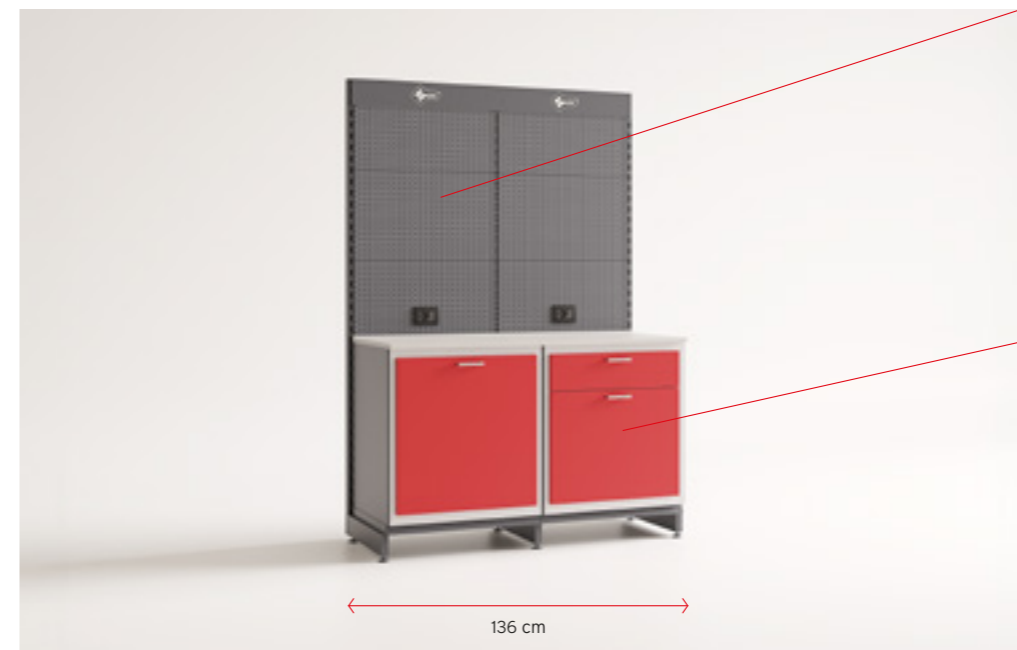

MODULE 4

CODE	QTY
ASP3000	1
ASP3001	1
ASP3020	2