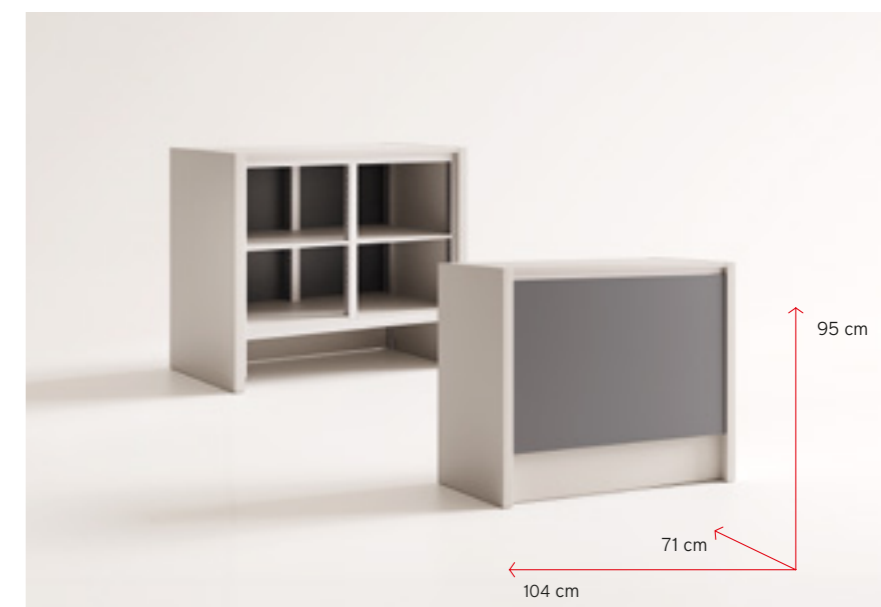

ASP3026

- EN Counter unit 104 cm
- IT Banco servizio modulo 104 cm
- FR Module de comptoir 104 cm
- DE Thekenelement 104 cm
- ES Mostrador 104 cm
- NL Bali unit 104 cm