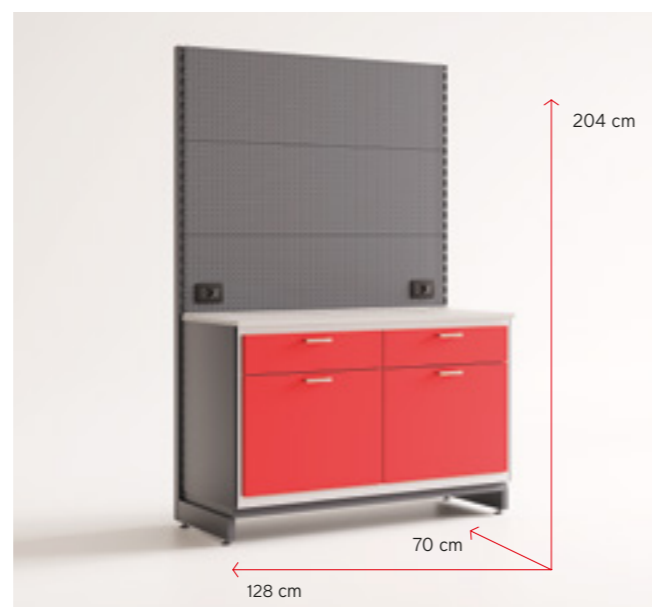

ASP3013

- EN Unit 128 cm with drawer and door left and right
- IT Modulo 128 cm con anta e cassetto sinistra e destra
- FR Module de 128 cm avec porte et tiroir à gauche et à droite
- DE Element 128 cm mit schublade und tür links und rechts
- ES Unidad 128 cm con cajón y puerta a izquierda y derecha
- NL Unit 128 cm met lade en deur links en rechts