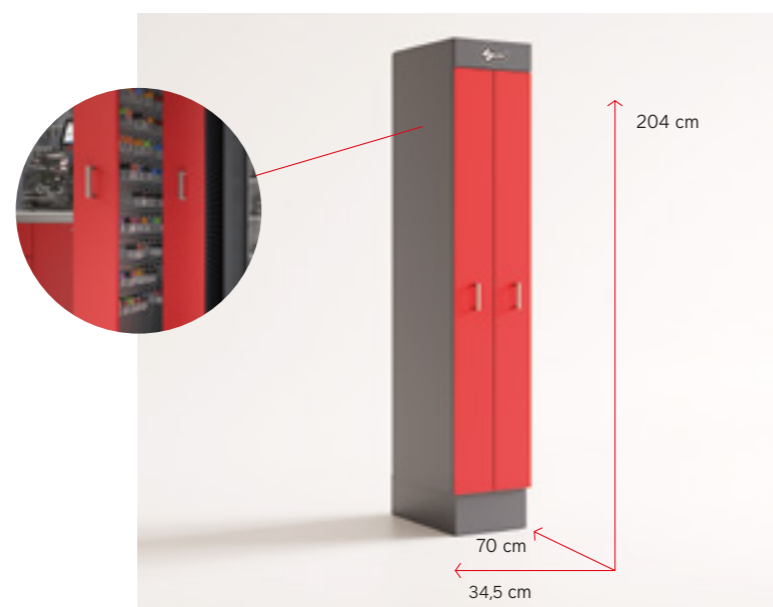

ASP3024

- EN Storage unit with 2 pull-out key panels
- IT Armadio 2 ante estraibili
- FR Armoire 2 portes coulissantes
- DE Schrank mit 2-türigem auszug
- ES Armario 2 puertas extraíbles
- NL Unit met twee uitschuifdeuren