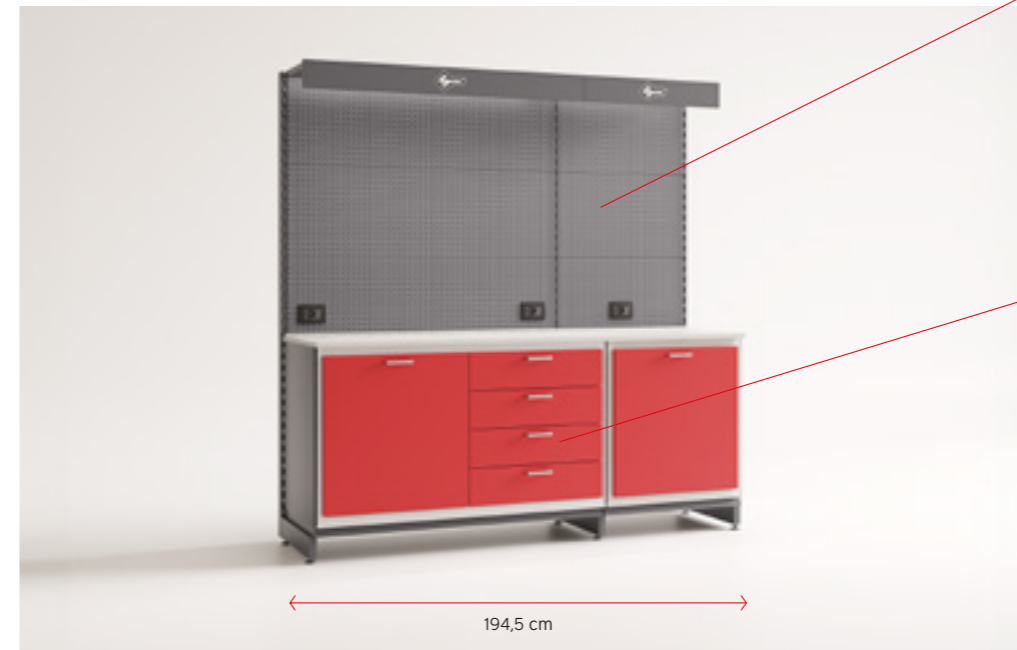

MODULE 3

CODE	QTY
ASP3001	1
ASP3010	1
ASP3016	1
ASP3018	1